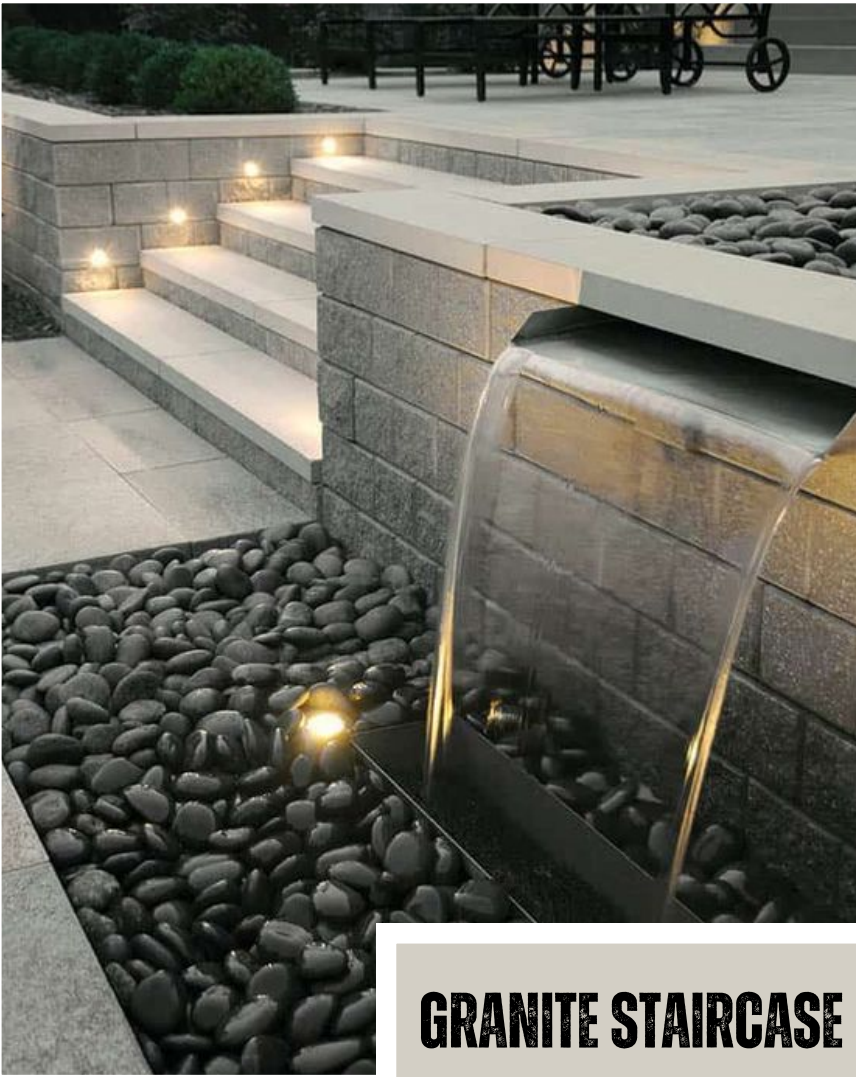

# ANTI SKID (DIFFERENT FINISH)

**GRANITE STAIRCASE DESIGN**

“DISCOVER THE ALLURE OF NATURAL GRACE,  
ETCHED IN STONE.”