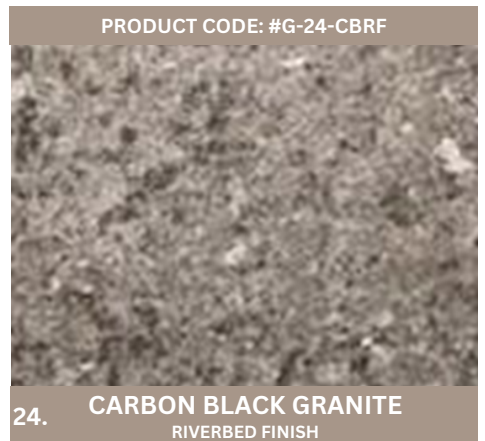

# ANTI SKID (DIFFERENT FINISH)

**GRANITE STAIRCASE DESIGN**

“DISCOVER THE ALLURE OF NATURAL GRACE,  
ETCHED IN STONE.”