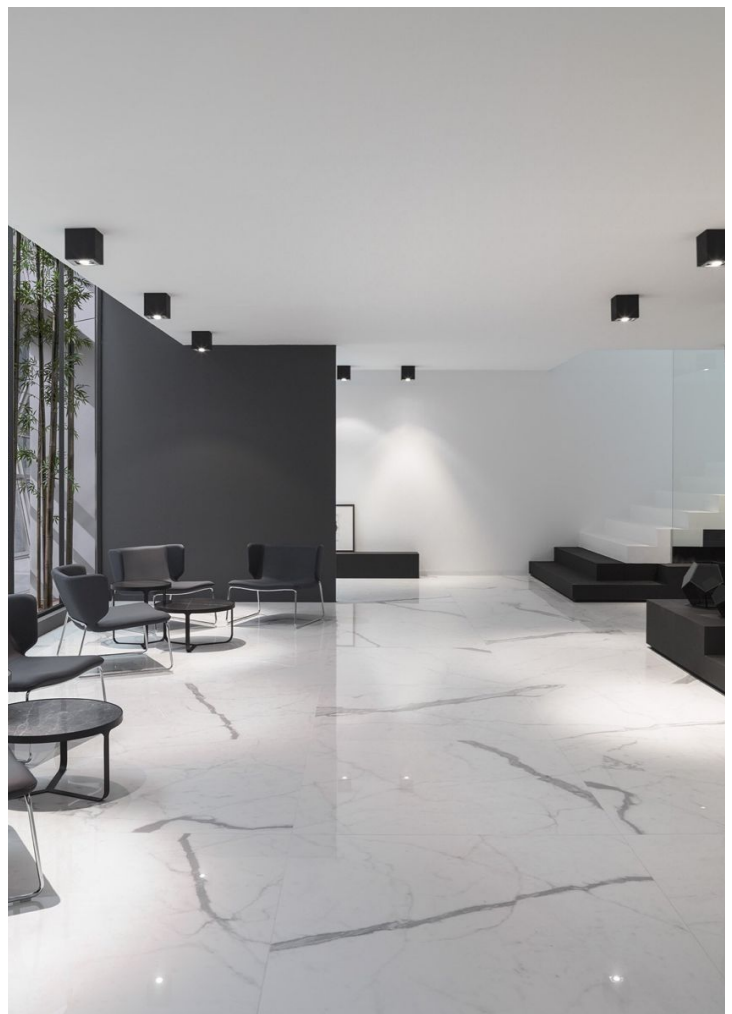

ABOUT US

Our company have flourished as one of the most reliable processors of natural Indian granites in all sizes and colors. The manufacturing and trading unit is based in Jigani Industrial Area, Bangalore (Karnataka).

A well-reputed name in the granite business, Supreme Granites takes pride in emerging as a successful supplier of granites.

OTHER MAJOR TRADING UNITS

Madurai (TamilNadu), Ilkal & Chamarajanagar (Karnataka), Ongale, Srikakulam (Andhra Pradesh), Warangal, Karimnagar (Telengana) and Kishangarh (Rajasthan).

The strategic and geographical placement of Supreme Granites and its other concerns ensure close proximity and direct access to quarries in South India which are known for the finest and widest varieties of granite

The objective of our establishment is to supply excellent products, in terms of qualitative norms eliminating any nuances that might hinder the progress of the establishment.

Our professionalism, dependability, integrity and dedication to customer satisfaction have earned us a distinguished place in the market, thereby creating exclusivity for our company.