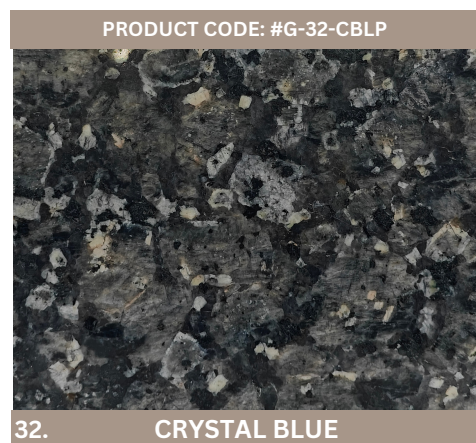

MIRROR POLISHED FINISH