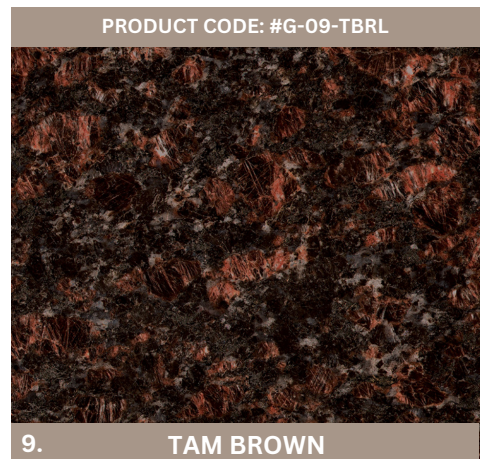

# ANTI SKID (DIFFERENT FINISH)

**GRANITE STAIRCASE DESIGN**

“DISCOVER THE ALLURE OF NATURAL GRACE,  
ETCHED IN STONE.”