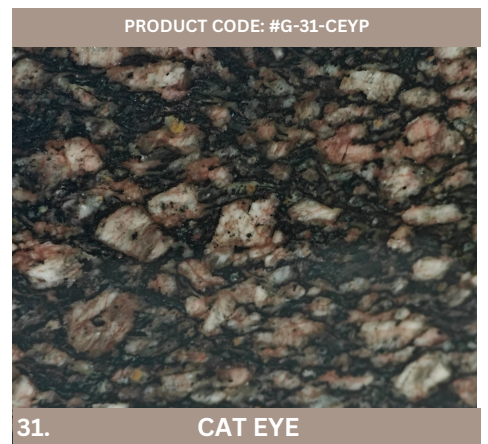

MIRROR POLISHED FINISH